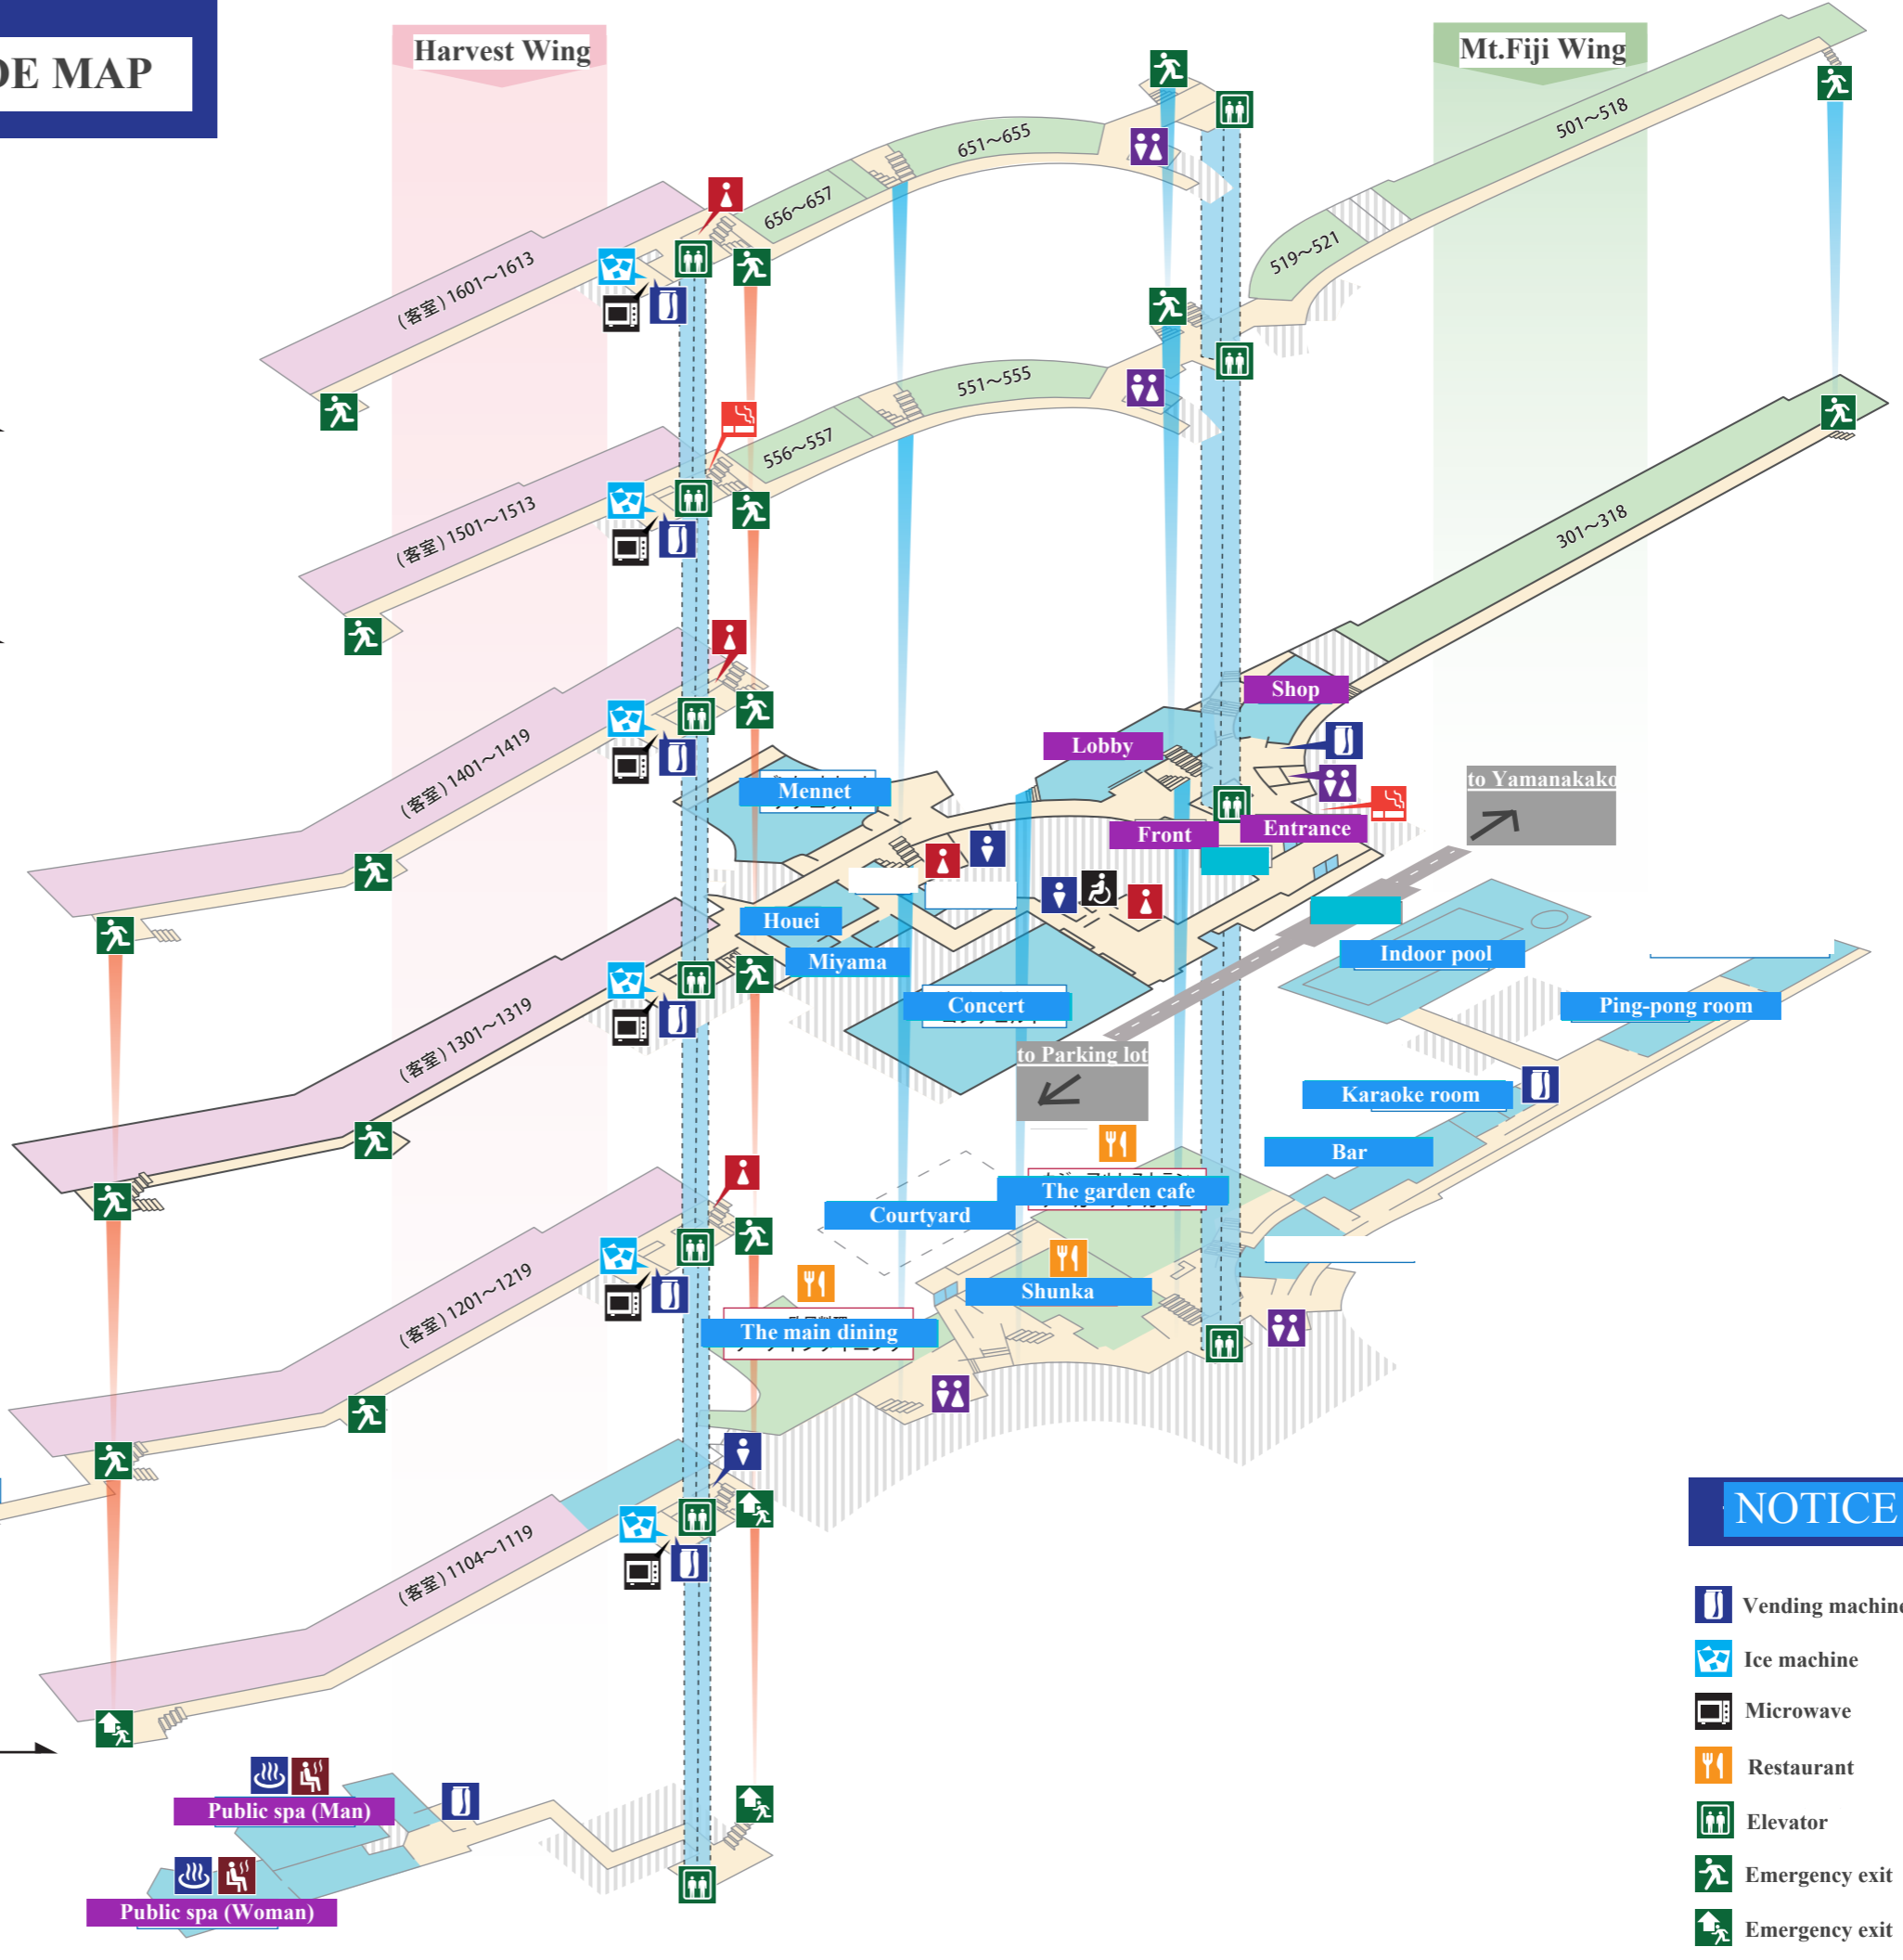

6F Guest rooms

5F Guest rooms

4F Guest rooms

3F Front desk / Entrance / Lobby
Shop / Banquet / Guest rooms

2F Annex spa / Guest rooms

1F Restaurant / Indoor pool / Courtyard
Karaoke room / Ping-pong room /
Guest rooms

B1F Public spa

NOTICE

- | | | | |
|--|-----------------|--|---------------------|
| | Vending machine | | Hot spring |
| | Ice machine | | Sauna |
| | Microwave | | Restroom |
| | Restaurant | | Restroom "Man" |
| | Elevator | | Restroom "woman" |
| | Emergency exit | | Accessible Restroom |
| | Emergency exit | | Smoking area |